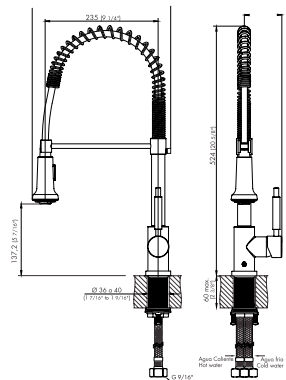

CR

NG

COIHUE / CUPC
Z412.01 / N1F

Juego monocomando para mesada de cocina, con pico móvil y rociador manual extraíble.

Single handle deck mount kitchen mixer, with swivel spout and pull-out spray.

CR

FB

TALAMPAYA / T1
Z412.01 / T1