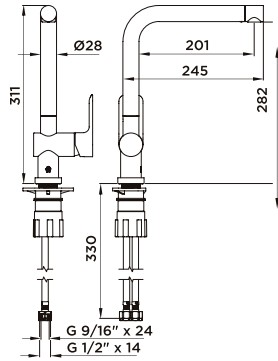

Monocomando para mesada de cocina, con pico móvil.

Single handle deck mount kitchen mixer, with swivel spout.

CR

ORR

FB

QLR

GM