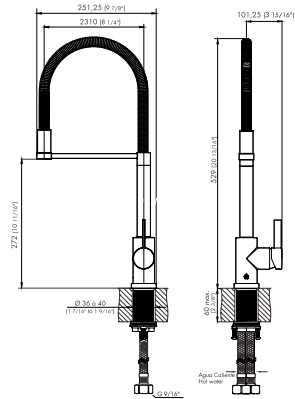

PRODUCTO / PRODUCT

PLANO / DIAGRAM

DESCRIPCIÓN / DESCRIPTION

ACABADOS
FINISHES

COIHUE / N1
Z412.01 / N1

Juego monocomando para mesada de cocina, con pico móvil y rociador manual extraíble.

Single handle deck mount kitchen mixer, with swivel spout and pull-out spray.

CR

NG

COIHUE / CUPC
Z412.01 / N1F