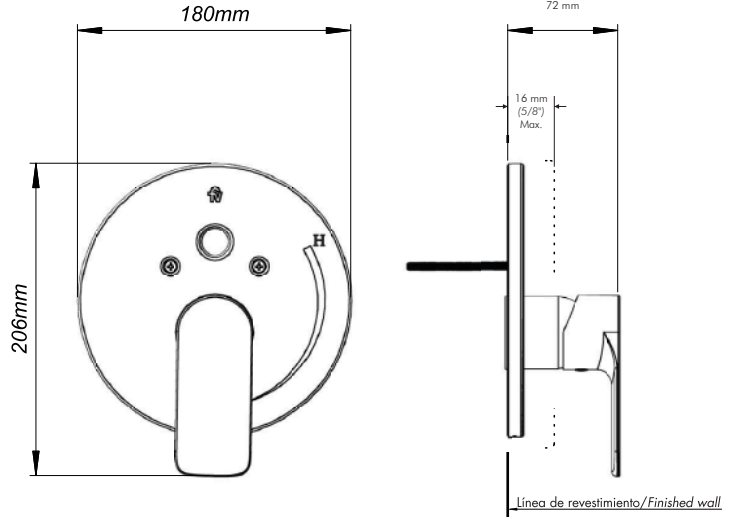

Detalle técnico

Instalación	Embutido en pared
Material	Metal cromado
Presión de operación	0.4 a 4 bar

Incluye

Llave alem 2.5mm

Manilla

Tapa vista

Tornillos de fijación

Certificaciones

COTY / CUPC

Pressure balance valve less diverter. Trim only.

Code Z114/D9F.0

Diagram

*dimensions in millimeters

*dimensions in inches

Finishes

Product detail

Instalation	Wall mounted
Material	Chrome metal
Pressure	0.4 a 4 bar

Included

Allen wrench 2,5mm
Trim
Faucet tap
Fixing set

Compliance

Quality

Durability

Easy clean

Complete package