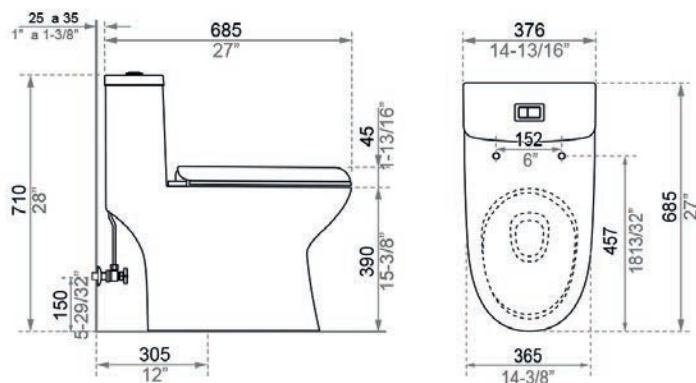

DIAGRAM

TECHNICAL CHARACTERISTICS

EASY CLEAN

WATER AND ENERGY SAVING

EASY INSTALLATION

WATER SAVING

USEFUL LIFE

SOFT-CLOSE SYSTEM

DURABILITY

COMPLETE PRODUCT

ECOFRIENDLY

DURABILITY SANITARY

HYGIENE

QUALITY

GRUPO
FV

Bernardo de Irigoyen 1053 - B1604AFC
Florida - Pcia. de Buenos Aires - Argentina
www.grupofv.com

www.fv-internacional.com
E-mail: contacto@grupofv.com
f fv.internacional

ALLWAYS USE
ORIGINAL
FV SPARE
PARTS