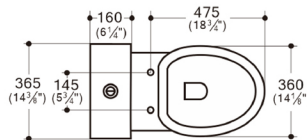

DIMENSIONES CLAVE / KEY DIMENSIONS

- ▶ Altura taza-piso /
Bowl height (floor to rim): 420mm.
- ▶ Medida de descarga /
Rough-in distance: 305mm.
- ▶ Peso referencial /
Nominal weight: 42kg.
- ▶ Espesor de porcelana /
Porcelain thickness: 6mm.