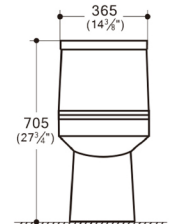

DIMENSIONES CLAVE / KEY DIMENSIONS

- ▶ Altura taza-piso /
Bowl height (floor to rim): 420mm.
- ▶ Medida de descarga /
Rough-in distance: 305mm.
- ▶ Peso referencial /
Nominal weight: 42kg.
- ▶ Espesor de porcelana /
Porcelain thickness: 6mm.